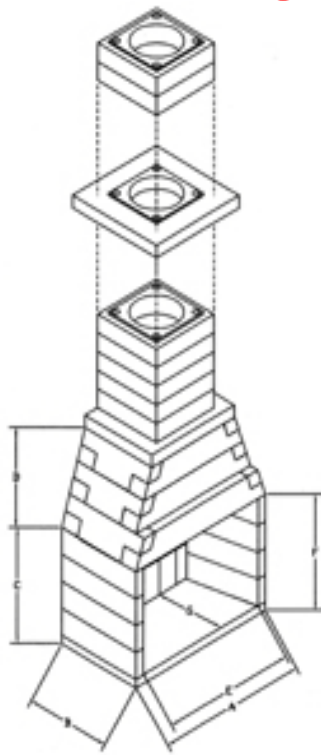

FREE
DO IT YOURSELF
Workshop
www.kcrock.com

Fire Rock West presents
Build a Pre-engineered Masonry Fireplace

The Fire Rock Masonry Fireplace and Chimney System is a pre-engineered refractory component kit system.