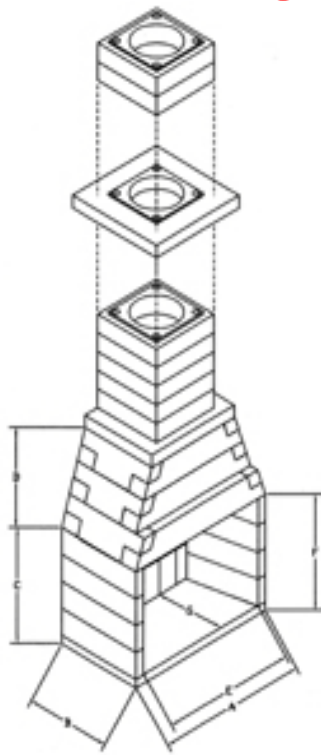

FREE
DO IT YOURSELF
Workshop
www.krcrock.com

Fire Rock West presents
Build a Pre-engineered Masonry Fireplace

The Fire Rock Masonry Fireplace and Chimney System is a pre-engineered refractory component kit system.